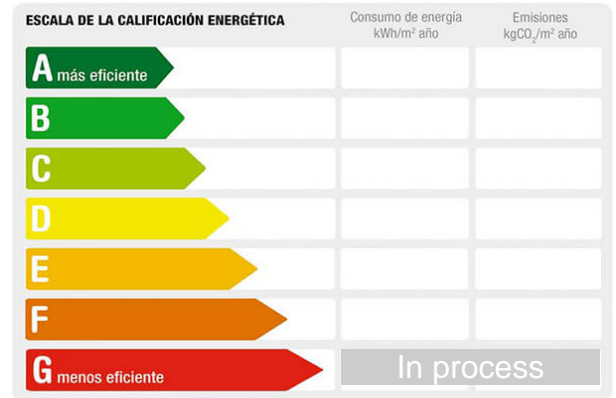

Reference: **0002470**
Property type: Land De pueblo
Sale/rent: For sale
Price: **45.000 €**
Condition: Urban

Town: Albacete
Province: Albacete
Postal code: 2140
Zone: EL SALOBRAL

Sqm built: 300 **Plot sq.meters:** 300 **Outward/Inward:** outward