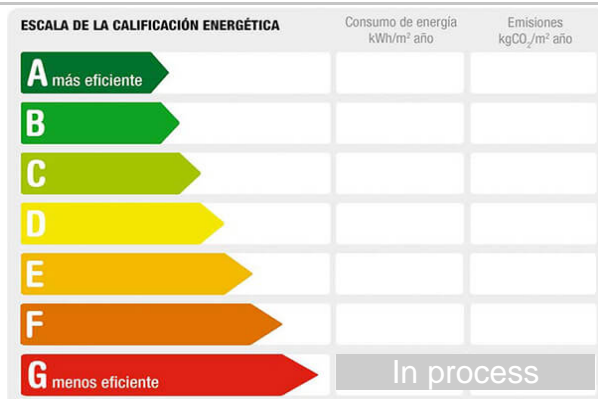

e-mail 2:

antonio.cantero@gabinetedegestiones.es

Reference: **0002521**  
Property type: Commercial  
Sale/rent: For sale  
Price: **700.000 €**  
Condition: Good condition

Floor: Baja  
Town: Albacete  
Province: Albacete  
Postal code: 2002  
Zone: ABELARDO SANCHEZ